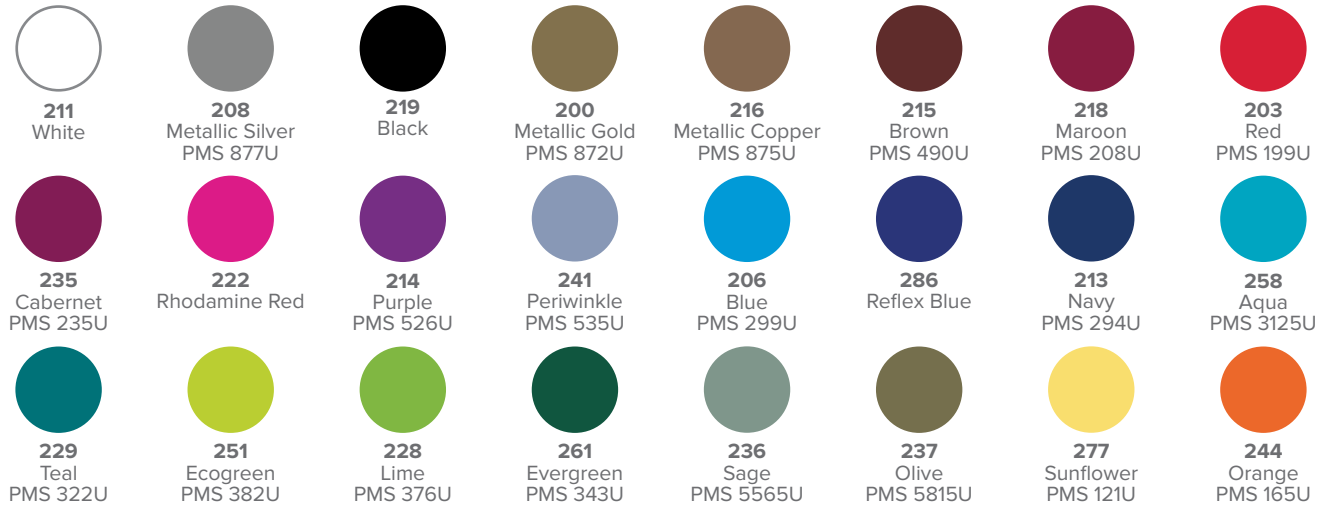

## Flexo Ink Color Chart

Swatches shown are for approximate color representation only. Due to the transparent nature of ink, light colored inks printed on darker colored bags may show the underlying bag color and appear dull.

## Screen Print Color Chart

Swatches shown are for approximate color representation only. Due to the transparent nature of ink, light colored inks printed on darker colored bags may show the underlying bag color and appear dull.

- No screen charges
- Available on kraft euro totes
- No set-up charges
- Non-woven poly and RPET
- No multi-color run charge
- Minimums start at 300 pieces
- One flat low price
- 15 day standard production
- Professional photo images
- Call for rush service availability
- Available on kraft, white, colored shoppers
- Exact PMS color matches not available